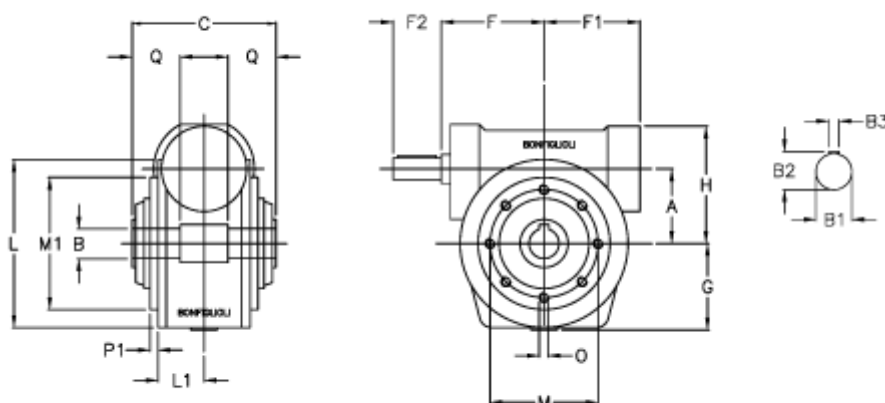

Article number: 3901030060700

Description: Worm gear with solid input shaft
VF 30P-60-HS

Measures

a	= 30.0	F1 = 46	O = M6x7
B	= 14	F2 = 20	P1 = 1.5
B1	= 9	g = 41	Q = 20.5
B2	= 10.2	H = 50	
B3	= 3	L = 80.0	
C	= 55	L1 = 30.0	
Description	= VF 30P-xx-HS	m = 65	
F	= 50.0	M1 = 50	